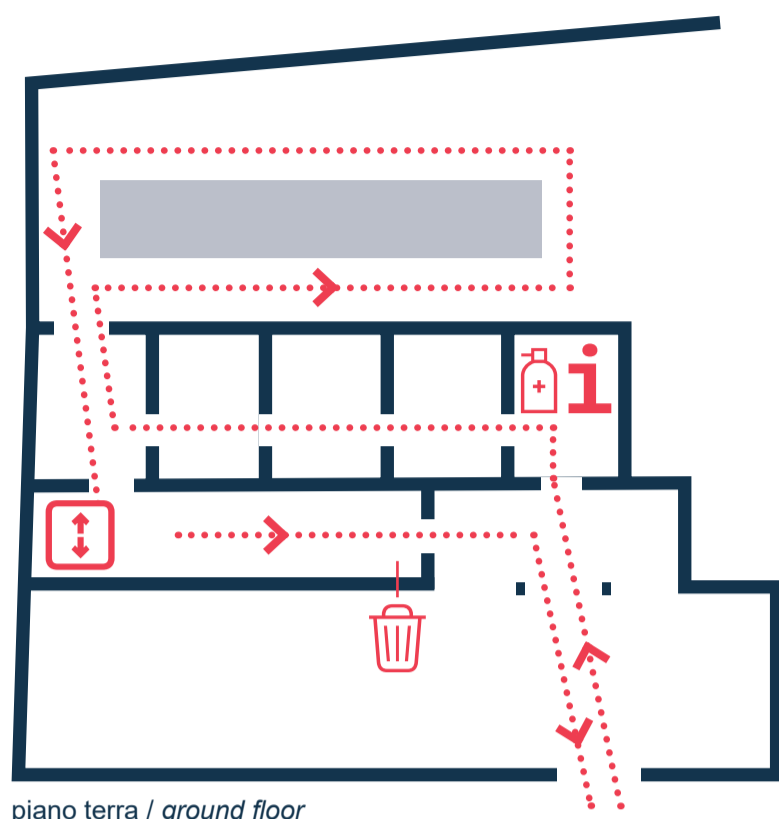

Benvenuto al Museo! / Welcome to the Museum!

piano terra / ground floor

piano secondo / second floor

ORARI / OPENING TIMES:

Lunedì - Giovedì / Monday - Thursday: chiuso / closed

Venerdì - Domenica / Friday - Sunday: 14.00 – 19.00